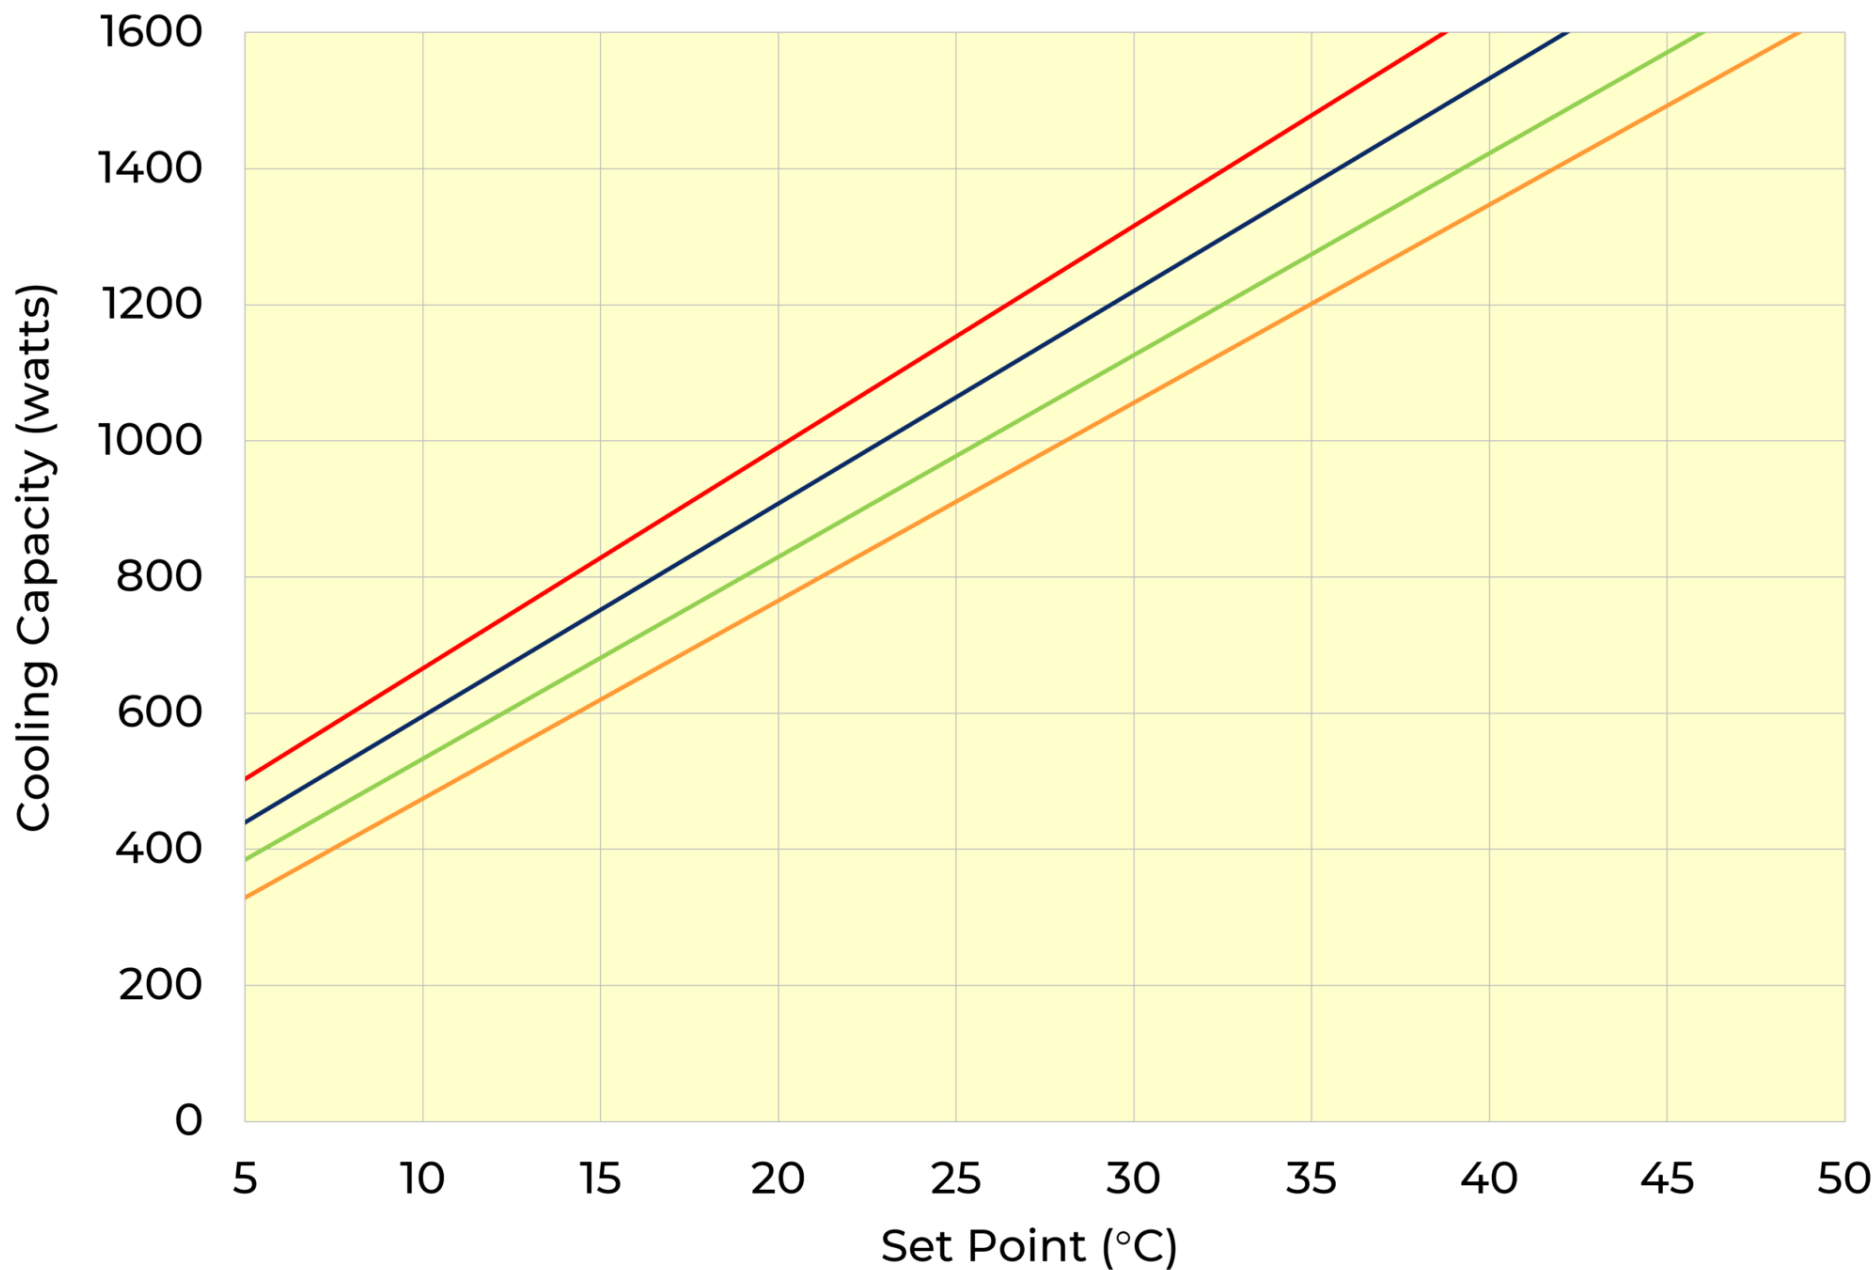

ThermoRack 800 Cooling Capacity with 20°C Ambient

TR700 - CU Cold Plate

TR900 - CU Cold Plate

TR800 - CU Cold Plate

TR900 - AL Cold Plate